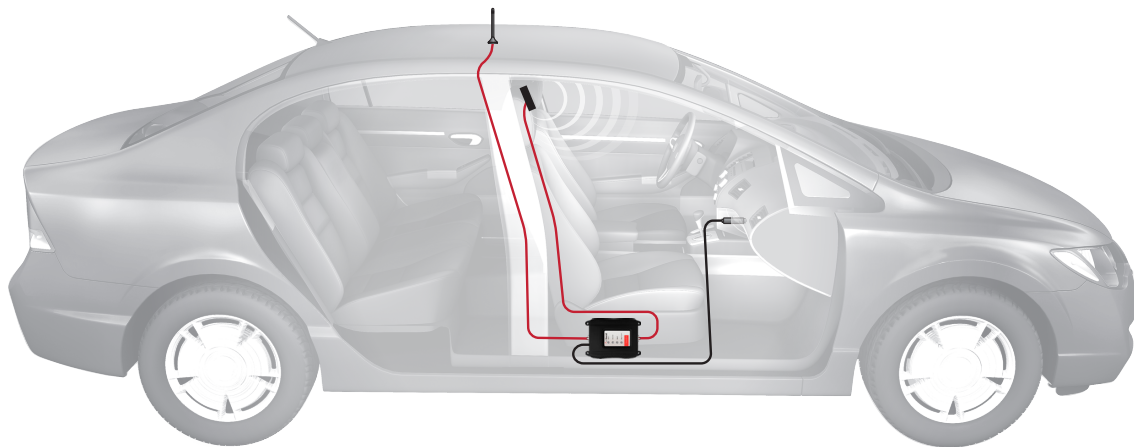

stay
connected

DRIVE 4G-X

weBoost brings seamless, uninterrupted cellular connectivity for everyone in your vehicle. Cell phones are an essential part of our lives – especially when we're on the go.

Whether around town or on a long road trip, the weBoost Drive 4G-X™ cellular signal booster is a simple, effective solution to maintain continuous communication for all cellular-enabled devices – smartphones, tablets, etc - in your car, truck, van or RV.

Installation is easy – no tools needed. A step-by-step video guides you through the process. No special tuning or alignment is required.

weBoost improves your coverage—including 4G— no matter which cellular carrier you use in the United States and Canada. The Drive 4G-X comfortably handles multiple simultaneous connections across multiple carriers, providing effortless voice and data communications for all users.

VEHICLE **MULTIPLE DEVICES**

 **weboost**®

BOOST YOUR CELL SIGNAL

In Your Vehicle

Drive 4G-X™ • model 470510

Kit includes booster, antennas, and power supply.

FREQUENCY	BAND 17	700 MHz
	BAND 13	700 MHz
	BAND 5	850 MHz
	BAND 4	1700 MHz
	BAND 25/2	1900 MHz
MAX GAIN	50 dB	
POWER REQUIREMENTS	6V DC, 2.5 A	
CONNECTORS	SMA Female	
DIMENSIONS	4.5 x 6.44 x 1.19 in / 11.43 x 16.35 x 3.02 cm	
WEIGHT	1.195 lbs / .54 kg	