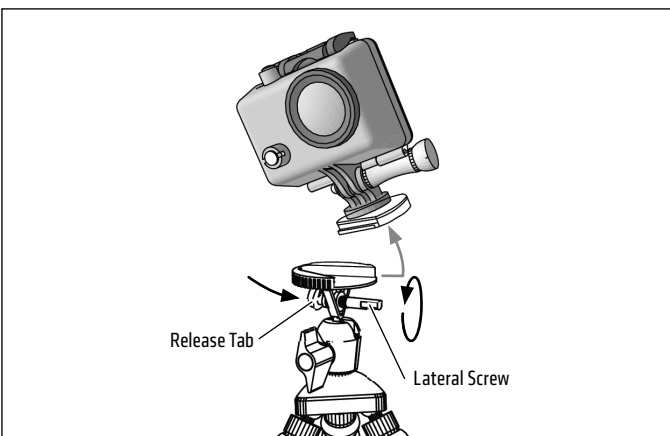

**Package Contents:**

- (1) **CMPTRIXL** – 11" Flexible Tripod
- (1) **SP-1420-SCREW** – 1/4"-20 to GoPro® Lateral Prong Adapter
- (1) **CAMPOUCHXL** – Carrying Bag

GoPro® and HERO® are trademarks or registered trademarks of Woodman Labs, Inc. in the United States and other countries. Arkon Resources, Inc. is not affiliated with Woodman Labs.

- 1** Screw 1/4"-20 to GoPro adapter onto the tripod's mounting bolt.

- 2** Unscrew lateral screw and insert GoPro HERO (sold separately) to the adapter. Re-insert lateral screw.

- 3** Release the 1/4"-20 mount by unscrewing lateral screw and pressing on release tab.