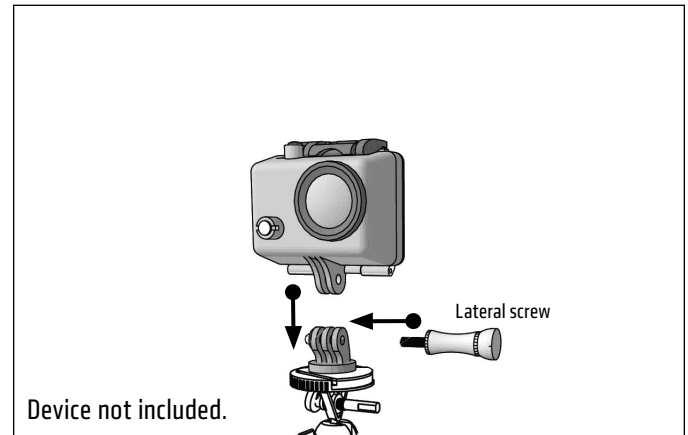

**Package Contents:**

- (1) **CMPTRIXL** – 11" Flexible Tripod
- (1) **SP-1420-SCREW** – 1/4"-20 to GoPro® Lateral Prong Adapter
- (1) **CAMPOUCHXL** – Carrying Bag

GoPro® and HERO® are trademarks or registered trademarks of Woodman Labs, Inc. in the United States and other countries. Arkon Resources, Inc. is not affiliated with Woodman Labs.

- 1** Screw 1/4"-20 to GoPro adapter onto the tripod's mounting bolt.

- 2** Unscrew lateral screw and insert GoPro HERO (sold separately) to the adapter. Re-insert lateral screw.

- 3** Release the 1/4"-20 mount by unscrewing lateral screw and pressing on release tab.