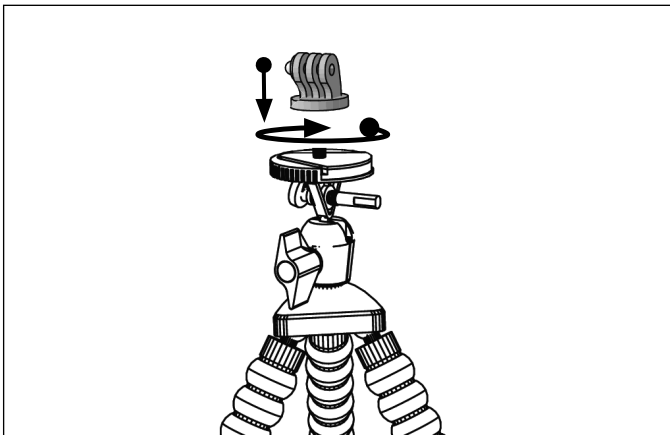

**Package Contents:**

- (1) **CMPTRIXL** – 11" Flexible Tripod
- (1) **SP-1420-SCREW** – 1/4"-20 to GoPro® Lateral Prong Adapter
- (1) **CAMPOUCHXL** – Carrying Bag

GoPro® and HERO® are trademarks or registered trademarks of Woodman Labs, Inc. in the United States and other countries. Arkon Resources, Inc. is not affiliated with Woodman Labs.

- 1** Screw 1/4"-20 to GoPro adapter onto the tripod's mounting bolt.

- 2** Unscrew lateral screw and insert GoPro HERO (sold separately) to the adapter. Re-insert lateral screw.

- 3** Release the 1/4"-20 mount by unscrewing lateral screw and pressing on release tab.