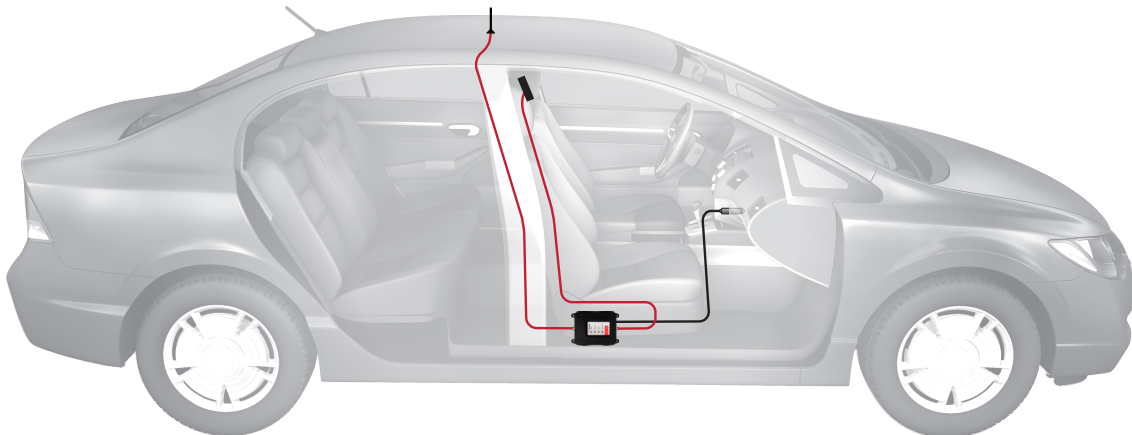

# BOOST YOUR CELL SIGNAL

In Your Vehicle

## Drive 4G-M™ • model 470108

Kit includes booster, antenna, power supply, and mounting bracket.

<b>FREQUENCY</b>	BAND 17/12	700 MHz
	BAND 13	700 MHz
	BAND 5	850 MHz
	BAND 4	1700 MHz
	BAND 25/2	1900 MHz
<b>MAX GAIN</b>	50 dB	
<b>POWER REQUIREMENTS</b>	5 V 2.5 A	
<b>CONNECTORS</b>	SMA Female	
<b>DIMENSIONS</b>	6.4 x 1.4 x 4.4 in / 16.3 x 3.6 x 11.2 cm	
<b>WEIGHT</b>	1.195 lbs / .54 kg	